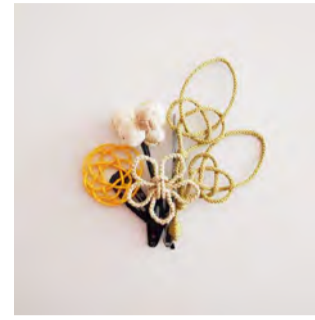

HAIR ACCESSORY Kumihana Hanagoromo

- Item no. SHO-14
- Size (mm) W70.H75
- BOX SIZE: W106.D106.H27
- Material Silk100%, Metal parts
- Color Purple, White, Green

HAIR ACCESSORY Kumihana Kikyogasane

- Item no. SHO-15
- Size (mm) W125.H80
- BoxSize : W106.D106.H27
- Material Silk100%, Metal parts
- Color Blue, White, Red purple

**HAIR ACCESSORY
Kumihana Hanagasane**

- Item no. SHO-16
- Size (mm) W70.D70
- BoxSize: W106.D106.H27
- Material Silk100%, Metal parts
- Color Blue, Pink, Green

**HAIR ACCESSORY
Kumihana Suzuwa Set**

- Item no. SHO-17
- Size (mm)
- BoxSize: W106.D106.H27
- Material Silk100%, Metal parts
- Color Purple, Pink, White

**HAIR ACCESSORY
Kumihana Bouquet Set**

- Item no. SHO-18
- Size (mm)
- BoxSize: W106.D106.H27
- Material Silk100%, Metal parts
- Color Red purple, Green, White, Purple, Pink, Blue

NECKLACE Itonotavi Wakka

- Item no. SHO-19
- Size (mm) ?
- Material Silk100%
- Color 6 colors

TASSEL

- Item no. SHO-20
- Size (mm) H50.CORD55
- Material Silk100%
- Color 6 colors