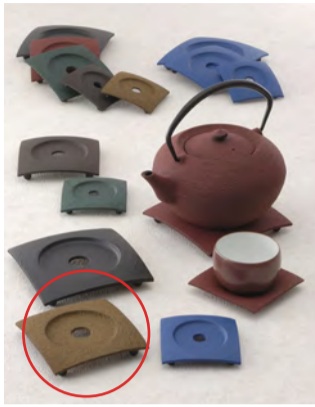

POT STAND / M

- Item no. HS-35M
- Size (mm) W110.D110.H20
- Material Cast iron
- Color Black, Blue, Yellow, Brown, Green, Dark brown