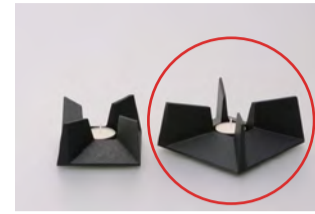

**POT STAND / S**

- Item no. HS-35S
- Size (mm) W85.D85.H15
- Material Cast iron
- Color Black, Blue, Yellow, Brown, Green, Dark brown

**POT STAND / M**

- Item no. HS-35M
- Size (mm) W110.D110.H20
- Material Cast iron
- Color Black, Blue, Yellow, Brown, Green, Dark brown

**POT STAND / L**

- Item no. HS-35L
- Size (mm) W140.D140.H20
- Material Cast iron
- Color Black, Blue, Yellow, Brown, Green, Dark brown

**WARMER / Igeta / L**

- Item no. HS-54L
- Size (mm) W130.D130.H70
- Material Cast iron
- Color Black